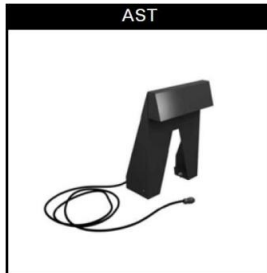

Lasrookafzuiging > Afzuigtafels > Toebehoren > Bewegingssensor t.b.v DraftMax

## Bewegingssensor t.b.v DraftMax

[http://www.weldingsupplies.nl/product\\_info.php?products\\_id=2314](http://www.weldingsupplies.nl/product_info.php?products_id=2314)

Product Name: Bewegingssensor t.b.v DraftMax  
Manufacturer: STV Weldingsupplies.nl  
Model Number: 88.0040.300050