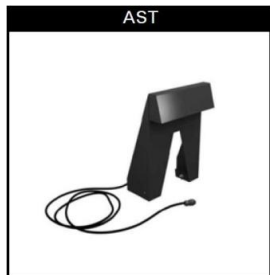

Lasrookafzuiging > Afzuigtafels > Toebehoren > Bewegingssensor t.b.v DraftMax

## Bewegingssensor t.b.v DraftMax

[http://www.weldingsupplies.nl/product\\_info.php?products\\_id=2314](http://www.weldingsupplies.nl/product_info.php?products_id=2314)

Product Name: Bewegingssensor t.b.v DraftMax  
Manufacturer: STV Weldingsupplies.nl  
Model Number: 88.0040.300050