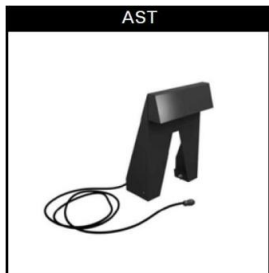

Lasrookafzuiging > Afzuigtafels > Toebehoren > Bewegingssensor t.b.v DraftMax

## Bewegingssensor t.b.v DraftMax

[http://www.weldingsupplies.nl/product\\_info.php?products\\_id=2314](http://www.weldingsupplies.nl/product_info.php?products_id=2314)

Product Name: Bewegingssensor t.b.v DraftMax  
Manufacturer: STV Weldingsupplies.nl  
Model Number: 88.0040.300050