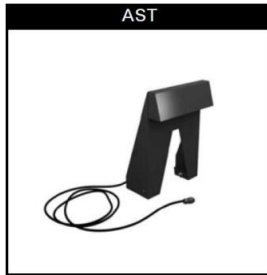

Lasrookafzuiging > Afzuigtafels > Toebehoren > Bewegingssensor t.b.v DraftMax

## Bewegingssensor t.b.v DraftMax

[http://www.weldingsupplies.nl/product\\_info.php?products\\_id=2314](http://www.weldingsupplies.nl/product_info.php?products_id=2314)

Product Name: Bewegingssensor t.b.v DraftMax  
Manufacturer: STV Weldingsupplies.nl  
Model Number: 88.0040.300050