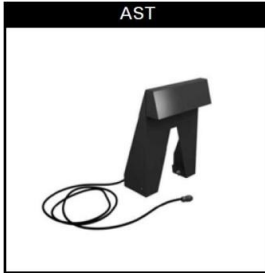

Lasrookafzuiging > Afzuigtafels > Toebehoren > Bewegingssensor t.b.v DraftMax

## Bewegingssensor t.b.v DraftMax

[http://www.weldingsupplies.nl/product\\_info.php?products\\_id=2314](http://www.weldingsupplies.nl/product_info.php?products_id=2314)

Product Name: Bewegingssensor t.b.v DraftMax  
Manufacturer: STV Weldingsupplies.nl  
Model Number: 88.0040.300050