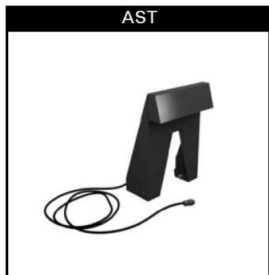

Lasrookafzuiging > Afzuigtafels > Toebehoren > Bewegingssensor t.b.v DraftMax

## Bewegingssensor t.b.v DraftMax

[http://www.weldingsupplies.nl/product\\_info.php?products\\_id=2314](http://www.weldingsupplies.nl/product_info.php?products_id=2314)

Product Name: Bewegingssensor t.b.v DraftMax  
Manufacturer: STV Weldingsupplies.nl  
Model Number: 88.0040.300050